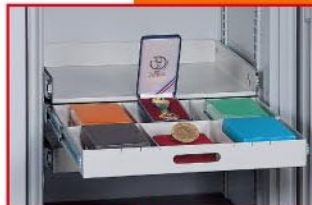

diplomat[®]

PDH-6500 SERIES

FIXED SHELF

PULL-OUT SHELF

PULL-OUT DRAWER

PULL-OUT HANGER

DATA INSERT

Multipurpose Fire resistant Safe with optional fixed shelf, pull-out shelf, pull-out drawer, pull-out file hanger and data box provides convenience and efficiency.

SP Certified Fire Resistance Class : 120 Paper
Certificate No. 164903, 164906

- Drawings of virtual combination

	PDH 6501	PDH 6502	PDH 6503	DH 6504	PDH 6505
Outside (mm)	H830 x W690 x D650	H1220 x W690 x D650	H1445 x W690 x D650	H1745 x W690 x D650	H1925 x W950 x D650
Inside (mm)	H590 x W510 x D440	H980 x W510 x D440	H1205 x W510 x D440	H1505 x W510 x D440	H1685 x W770 x D440
Weight (kg)	199	260	378	430	485
Capacity (ℓ)	132	220	270	338	571
Fixed Shelf (pc)	OPTION	OPTION	OPTION	OPTION	OPTION
Pull-out Shelf (pc)	"	"	"	"	"
Pull-out Drawer (pc)	"	"	"	"	"
Pull-out File Hanger (pc)	"	"	"	"	"
Data Insert (pc)	"	"	"	"	"

- Above weight doesn't include interior.
- Height includes Wheels (60mm)

■ INTERIOR

	Fixed Shelf	Pull-out Shelf	Pull-out Drawer	Pull-out File Hanger	Data Insert
6501 ~ 6504	H23 x W490 x D430mm 2kg	H60 x W490 x D430mm 5kg	H60 x W468 x D430mm 6kg	H77 x W451 x D430mm 3kg	Outside : H320 x W490 x D430mm Inside : H221 x W391 x D339mm 21kg
6505	H23 x W752 x D430mm 3.9kg	H60 x W728 x D430mm 6.8kg	H60 x W728 x D430mm 9kg	H77 x W728 x D430mm 4.5kg	