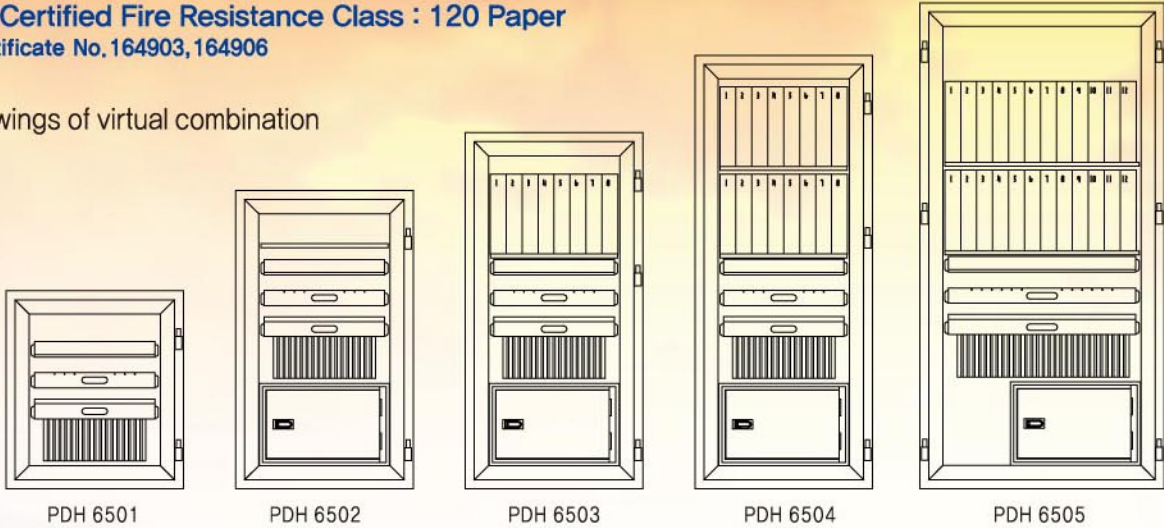

diplomat[®]

PDH-6500 SERIES

FIXED SHELF

PULL-OUT SHELF

PULL-OUT DRAWER

PULL-OUT HANGER

DATA INSERT

Multipurpose Fire resistant Safe with optional fixed shelf, pull-out shelf, pull-out drawer, pull-out file hanger and data box provides convenience and efficiency.

SP Certified Fire Resistance Class : 120 Paper
Certificate No. 164903, 164906

- Drawings of virtual combination

	PDH 6501	PDH 6502	PDH 6503	DH 6504	PDH 6505
Outside (mm)	H830 x W690 x D650	H1220 x W690 x D650	H1445 x W690 x D650	H1745 x W690 x D650	H1925 x W950 x D650
Inside (mm)	H590 x W510 x D440	H980 x W510 x D440	H1205 x W510 x D440	H1505 x W510 x D440	H1685 x W770 x D440
Weight (kg)	199	260	378	430	485
Capacity (ℓ)	132	220	270	338	571
Fixed Shelf (pc)	OPTION	OPTION	OPTION	OPTION	OPTION
Pull-out Shelf (pc)	"	"	"	"	"
Pull-out Drawer (pc)	"	"	"	"	"
Pull-out File Hanger (pc)	"	"	"	"	"
Data Insert (pc)	"	"	"	"	"

- Above weight doesn't include interior.
- Height includes Wheels (60mm)

■ INTERIOR

	Fixed Shelf	Pull-out Shelf	Pull-out Drawer	Pull-out File Hanger	Data Insert
6501 ~ 6504	H23 x W490 x D430mm 2kg	H60 x W490 x D430mm 5kg	H60 x W468 x D430mm 6kg	H77 x W451 x D430mm 3kg	Outside : H320 x W490 x D430mm Inside : H221 x W391 x D339mm 21kg
6505	H23 x W752 x D430mm 3.9kg	H60 x W728 x D430mm 6.8kg	H60 x W728 x D430mm 9kg	H77 x W728 x D430mm 4.5kg	